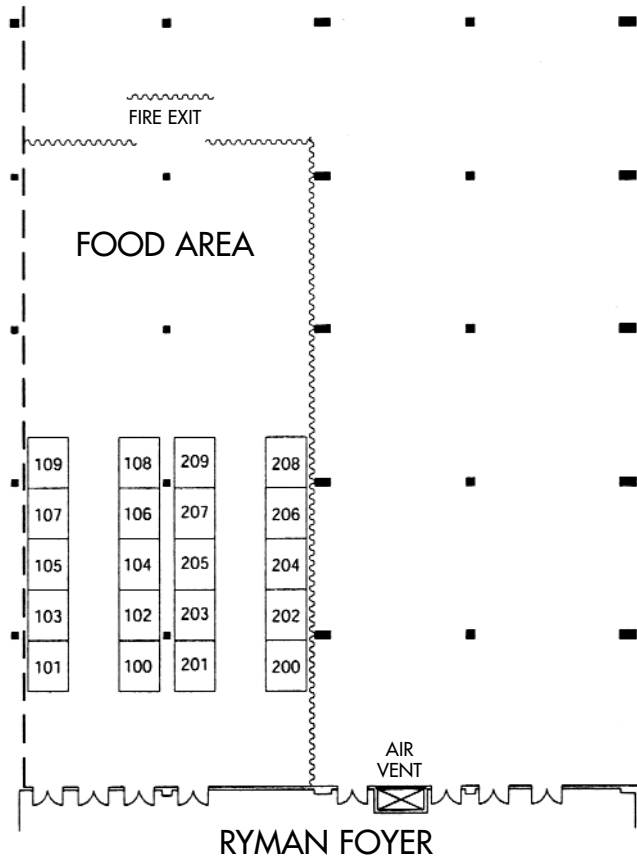

2004 EXHIBIT SPACE LAYOUT AND SCHEDULE

GAYLORD OPRYLAND RESORT & CONVENTION CENTER

RYMAN EXHIBIT HALL B4

JULY 25-29, 2004

<p>EXHIBIT HOURS</p> <p>Sunday, July 25 5:30 p.m. – 7:00 p.m.</p> <p>Monday, July 26 7:00 a.m. – 4:30 p.m.</p> <p>Tuesday, July 27 7:00 a.m. – 4:30 p.m.</p> <p>Wednesday, July 28 7:00 a.m. – 1:00 p.m.</p>	<p>SETUP</p> <p>Sunday, July 25 12:00 p.m. – 4:30 p.m.</p> <p>TEARDOWN</p> <p>Wednesday, July 28 1:00 p.m. – 3:00 p.m.</p>
---	--